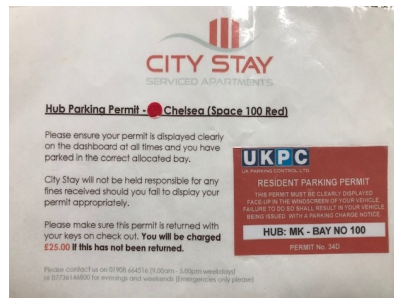

Directions to your apartment (See Map)

■ ■ ON FOOT

- Once you have collected your keys, look at the information in your envelope and see which block you are staying in. Use the map to direct you to the correct apartment block.
  - You will need your black circle fob to access the building
  - Take the lift up to your apartment, the apartment and floor number will be in your check-in envelope.

■ ■ BY CAR

1. If you are driving, pull up in the lay by as shown in the map.
   - Walk up the passage way in between the SKIN clinic and 321.
   - The key box is located on your left hand side in between Maaya Indian restaurant and Thomas Connolly estate agents (Opposite BOGOTA coffee shop)
   - Once you have collected your keys and returned to your car, carry on driving down Avebury boulevard passed MOXY hotel and take the next road left in between Moxy and The Almere.
   - Follow the road down the hill, and turn left the entrance to the HUB underground carpark is at the end, us the fob on your keys to gain access
2. If you are staying in **Dakota** parking is on your right in the outside caged carpark.
3. Please refer to your key collection envelope to which parking bay you have been allocated, the bays are in colours and numbers. Make sure your permit is displayed correctly in your dashboard if you have one
     - Locate the colored wall, this is where the lifts are located. You will need your black fob for access, to enter the white door.
     - Take the lift up to your apartment, the apartment and floor number will be on your check-in envelope.