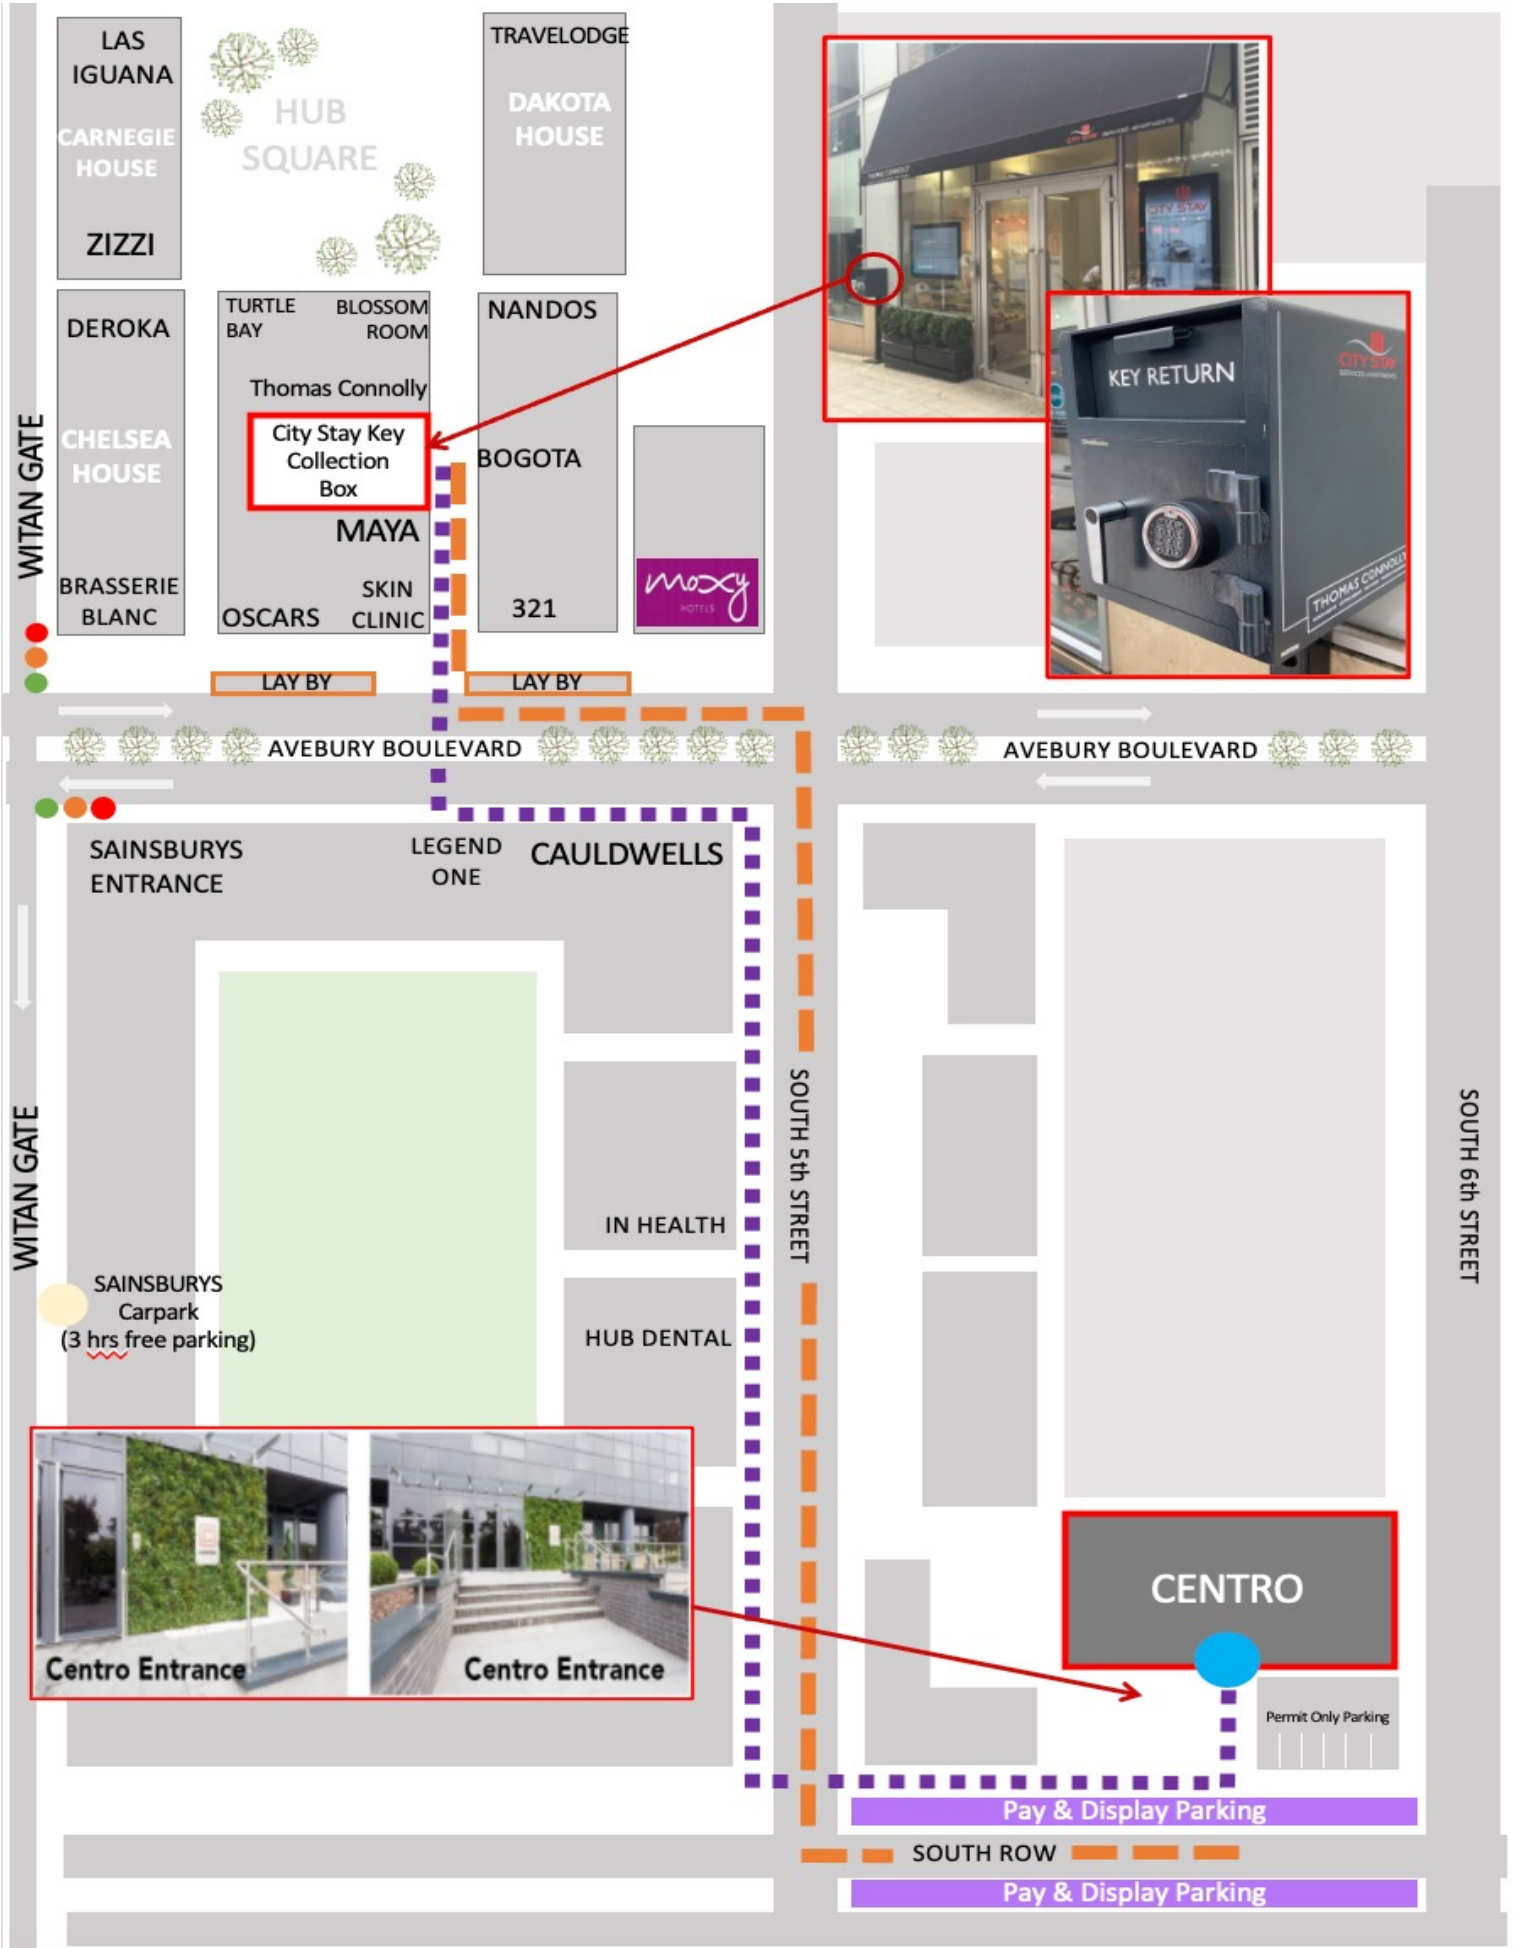

-  Directions from key box to carpark
-  Directions to apartment by foot
-  Entrance to Apartment

KEY COLLECTION POST CODE
 The Address is 7 Rillaton Walk, Milton Keynes
 MK9 2GA.
 Use 'What Three Words' for the exact location
 ///repair.undertone.caked

Your Keys

In your key collection envelope there will be 1 x set keys to the apartment, your apartment details and a map with directions. The code to enter the apartment building is on your key tag. To enter Centro building
PRESS the call button – enter code 1003 – then press the call button again.

Directions to your apartment (See Map)

ON FOOT

- Once you have collected your keys from the key collection box, make your way towards Avebury Boulevard, you will see Cauldwells on the corner. Walk down South Fifth Street, past In heath clinic and hub dental practice which should be on your right.
- Walk to the end of South Fifth Street, turn left when at the end of the road when you get to fitness space.
- Walk down the road (Approx 100m) Centro is located on your left, it is a black glassed building with foliage on the front.
- Enter the code CALL 1003 CALL to enter the building. Please refer to your check in documents to see what floor your apartment is on and your apartment number.

BY CAR

- Park in a lay by outside Oscar's restaurant/SK:N Clinic or the Sainsbury's underground car park (free for 3 hours)
- Once you have collected your keys from the key box (instructions above), make your way down Avebury Boulevard, take the right towards South Fifth Street
- Carry on down South Fifth Street and turn left just before the end of the road.
 - Centro is located on the left it is a black glassed building with green foliage by the entrance
 - Please see above in regards to parking arrangements
- To enter the apartment block. Enter the code CALL 1003 CALL to enter the building. Please refer to your check in documents to see what floor your apartment is on and your apartment number.